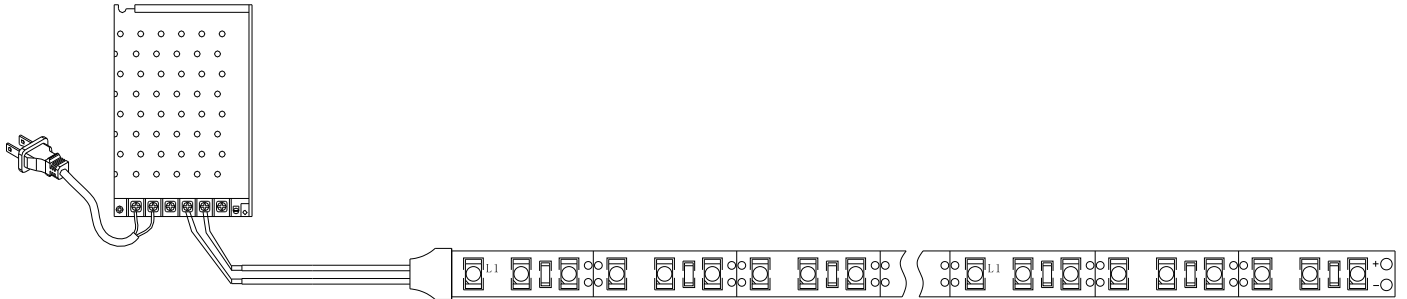

HH-SW120F010W12-3528

Features:

1. Available in single colors: white, warm white, etc.
2. DC12V, 24V, 120leds/m, 9.6w/m, with brown, white and black background.
3. Cuttable every 3LEDs along the cutting marks, pack in reel, 5m/reel in normal, different length is available.
4. With 3M tape in the back, very simple to install at any surfaces.
5. No ultraviolet and infrared radiation, low heat-release, long lifetime for 50,000hs.
6. No dark space and with 120° view angle.
7. CE and RoHS are approved.

Application: hotel, market, KTV, decorative lights for holiday, event, show, exhibition. DIY light for home using. Backlight or edge lighting for sign, etc.

Waterproof type

IP65 (glue) IP67 (silicone tube) IP68 (PVC tube+glue) IP68 (half silicone tube+ silicone glue)

Dimensions

Characteristics

Part Number	LED Type	LED Q'ty	CCT Range	λd(nm)/Tc(K)	Max Power	Lifetime	Size(mm)
HH-SWW120F010W12-3528	SMD 3528	600pcs	Warm White	2500-3500	36	30000	5000*10
HH-SW120F010W12-3528		600pcs	Pure White	6000-7500	36	30000	5000*10

HH-SW120F010W12-3528

Connection Diagram

Installation Guide

Product Parts

Package

H1: 5m/roll

H2: 100m/carton

H3: 400m/carton