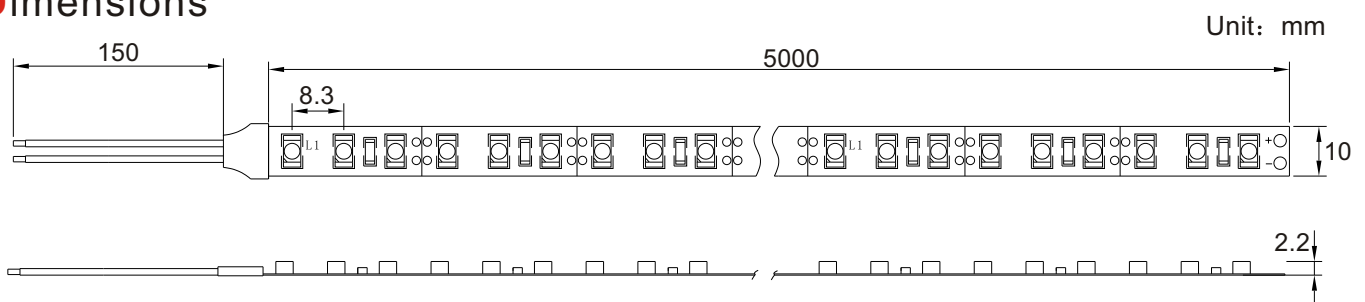

HH-SW120F010W12-3528

Features:

1. Available in single colors: white, warm white, etc.
2. DC12V, 24V, 120leds/m, 9.6w/m, with brown, white and black background.
3. Cuttable every 3LEDs along the cutting marks, pack in reel, 5m/reel in normal, different length is available.
4. With 3M tape in the back, very simple to install at any surfaces.
5. No ultraviolet and infrared radiation, low heat-release, long lifetime for 50,000hs.
6. No dark space and with 120° view angle.
7. CE and RoHS are approved.

Application: hotel, market, KTV, decorative lights for holiday, event, show, exhibition. DIY light for home using. Backlight or edge lighting for sign, etc.

Waterproof type

IP65 (glue) IP67 (silicone tube) IP68 (PVC tube+glue) IP68 (half silicone tube+ silicone glue)

Dimensions

Characteristics

Part Number	LED Type	LED Q'ty	CCT Range	λd(nm)/Tc(K)	Max Power	Lifetime	Size(mm)
HH-SWW120F010W12-3528	SMD 3528	600pcs	Warm White	2500-3500	36	30000	5000*10
HH-SW120F010W12-3528		600pcs	Pure White	6000-7500	36	30000	5000*10